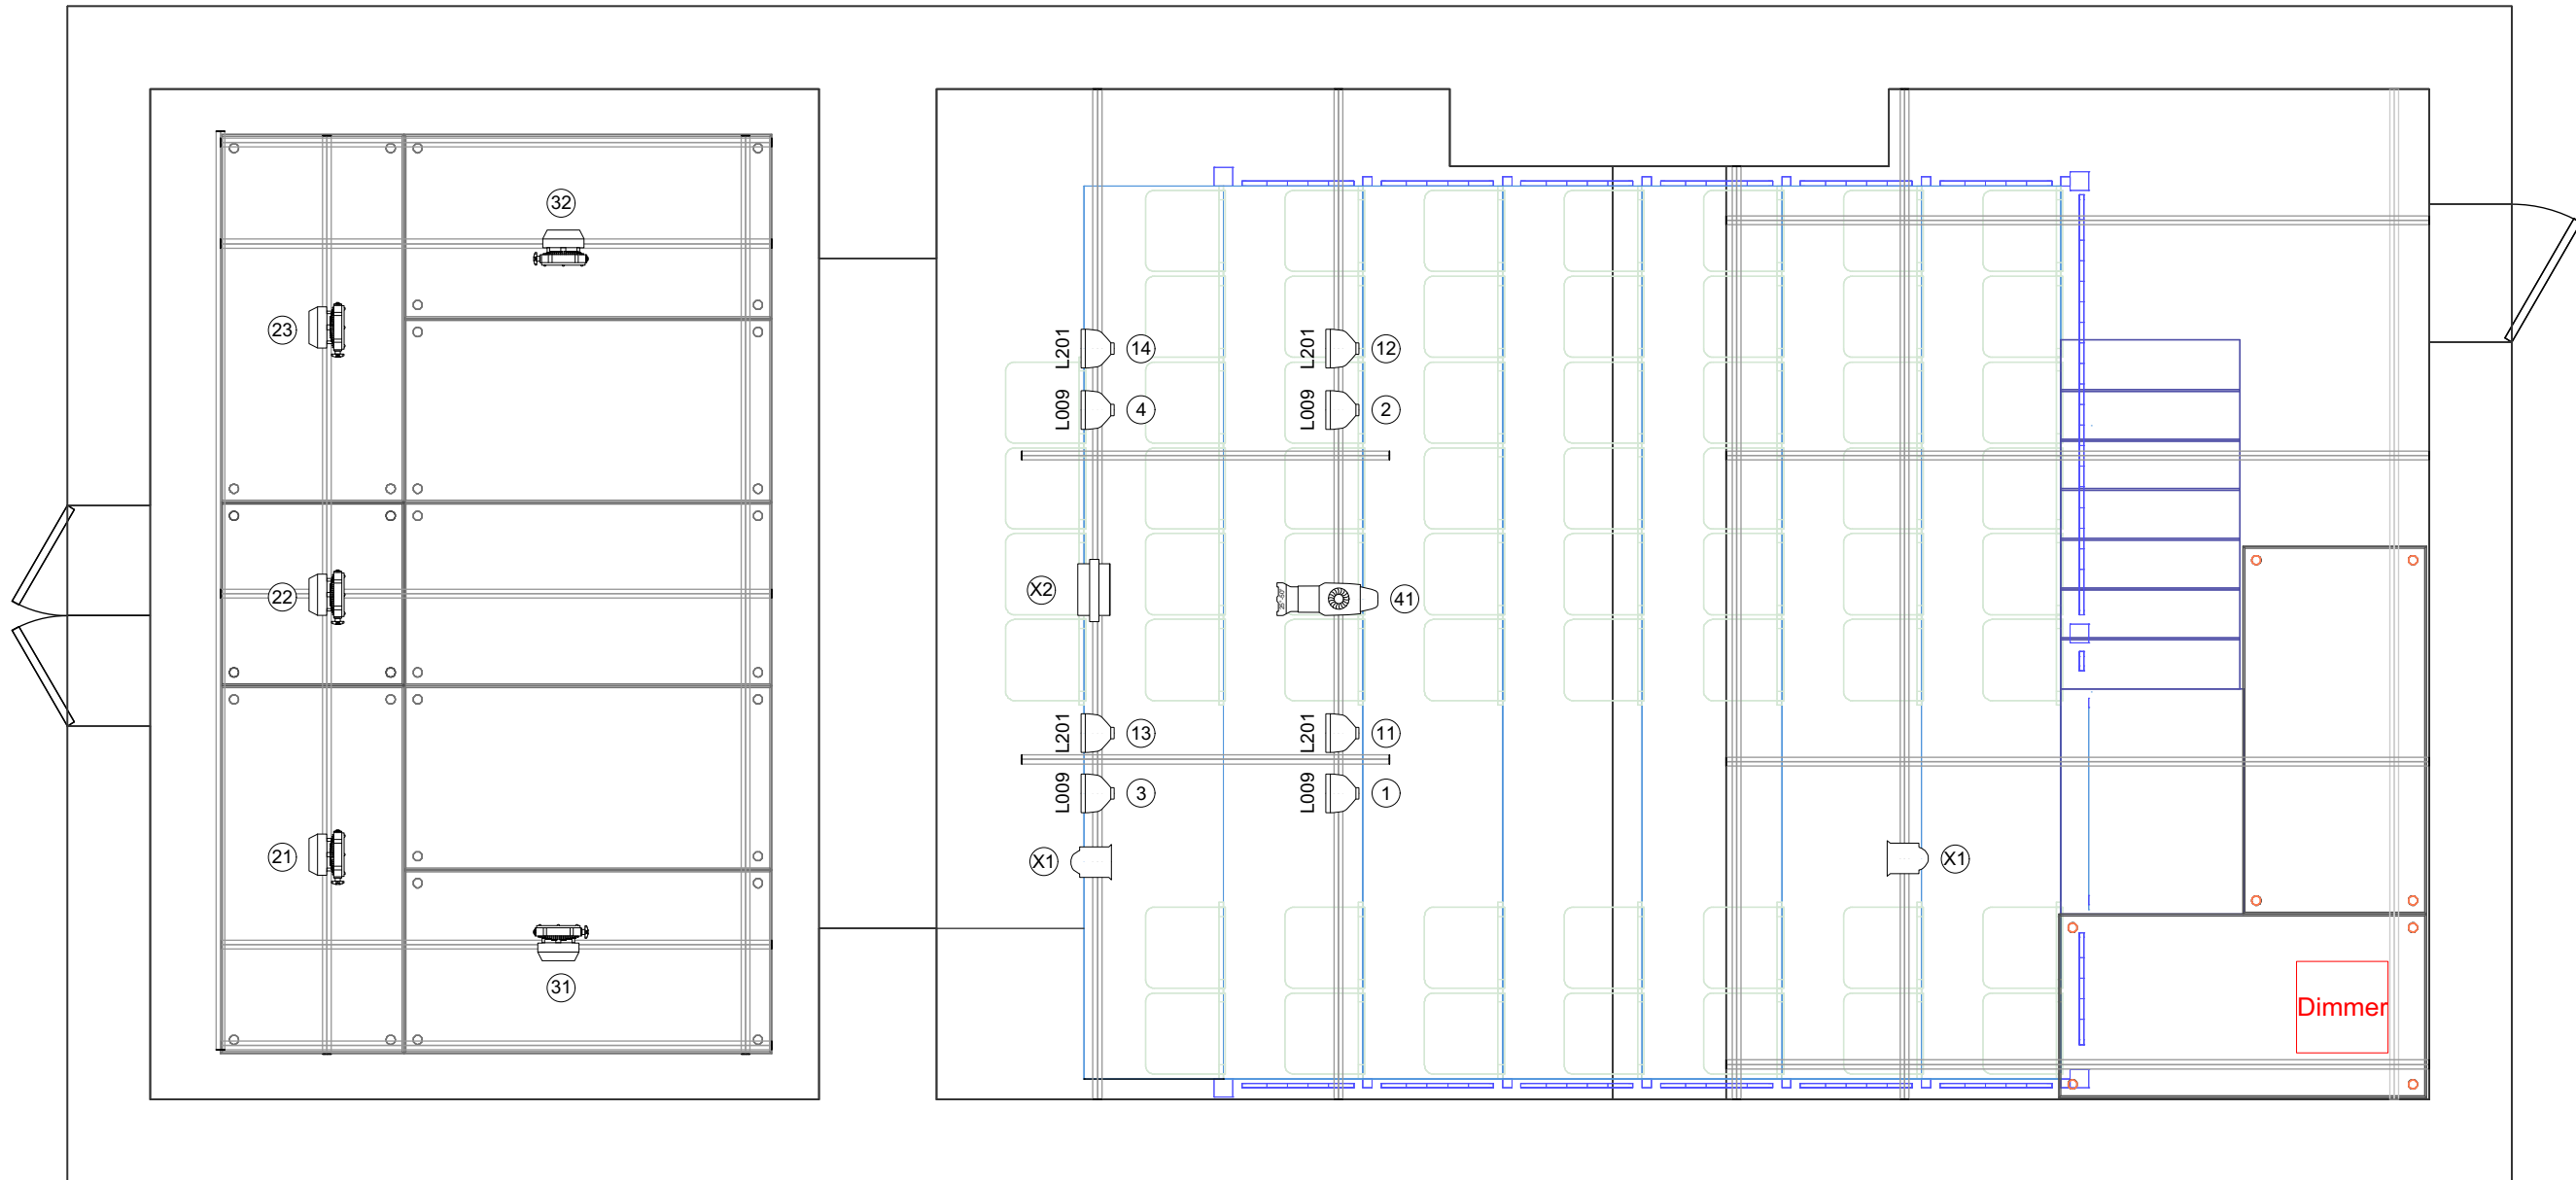

**legend**

Instruments	Used
500W House Light	2
Aisle Light	2
S4 Panel	8
Martin Rush Par 2 (Zoom)	5
S4 25°-50°	1

**notes**

LIGHTING CONTROL:  
ETC Nomad with LXKey

DIMMERS: 18 Channels  
(8 used in fixed rig)

Dimmable House Lighting

NOTE: Lighting fixtures & plan are subject to change. For most up to date plan, please contact Assembly Head of Lighting.

**information**

client	Assembly Festival
project	Edinburgh Festival 2019
venue	Roxy Downstairs
title	Fixed LX Rig
designer	-
scale	1:40
drawn	MM / BT
date	08-05-2019