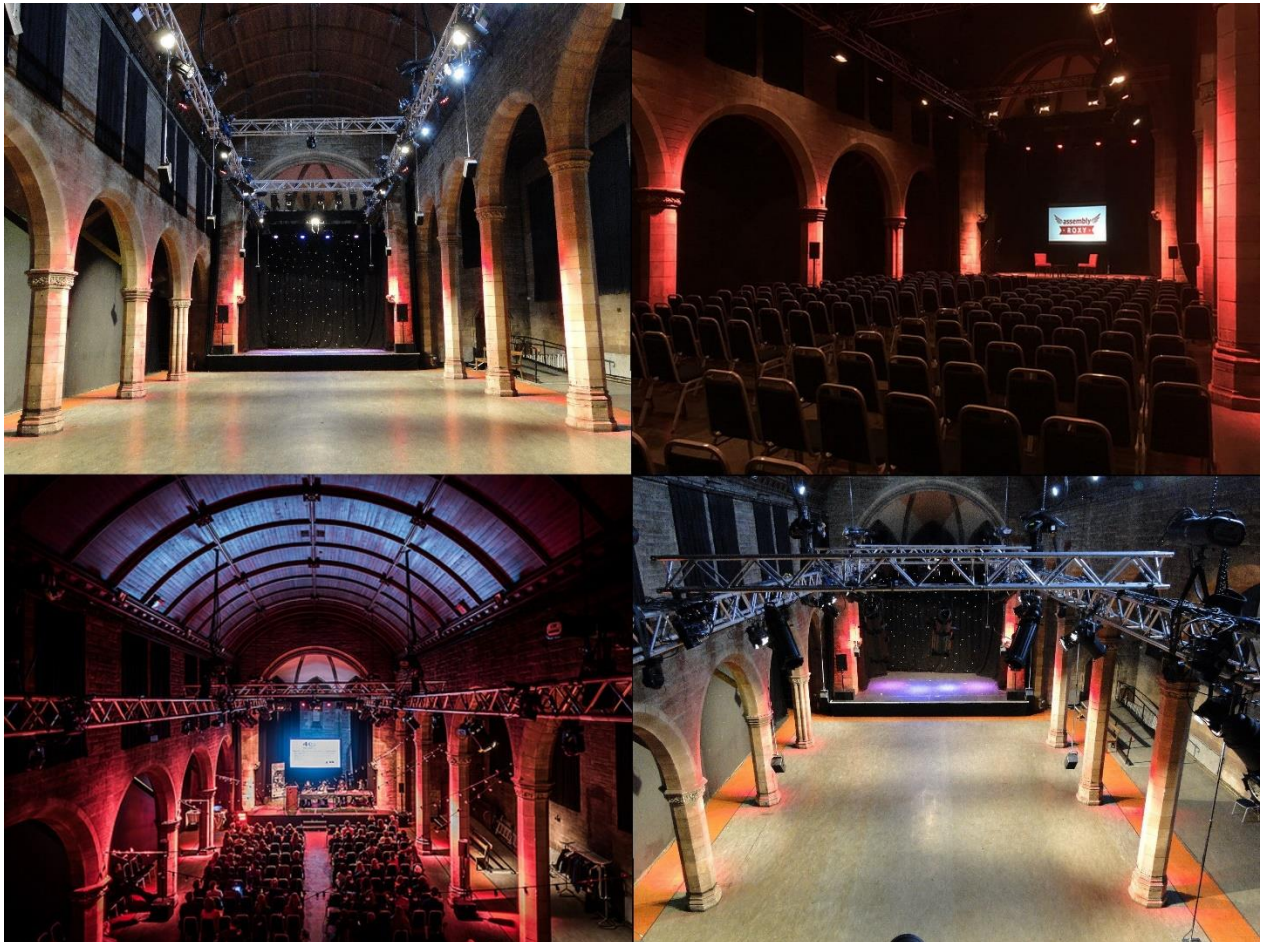

### Roxy Central (250 seats)

Our largest space, Roxy Central is a wonderfully atmospheric theatre converted from a former church. It has a raised stage and flexible seating for up to **250**.

- Extra staging available if required
- Easy load-in access from street level
- Wheelchair accessible
- Full lighting rig and PA
- Dressing room space
- Wifi access

## Roxy Upstairs (168 seats)

Roxy Upstairs is a comfortable studio theatre space with an intimate raked seating bank for up to **168**.

- Full lighting rig and PA
- Raked seating
- Dressing room space
- Wifi access

## Roxy Downstairs (60 seats)

Our intimate studio space, ideal for work-in-progress performances, Roxy Downstairs comes fully equipped with a house rig and PA, and has raked seating for up to **60**.

- Full lighting rig and PA
- Raked seating
- Dressing room space
- Wifi access