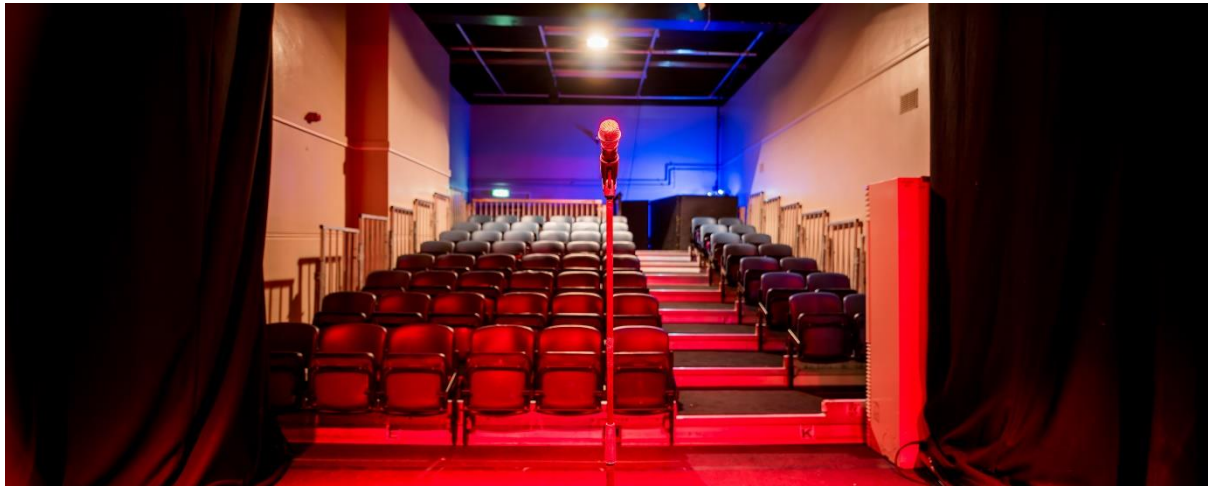

### Roxy Central (250 seats)

Our largest space, Roxy Central is a wonderfully atmospheric theatre converted from a former church. It has a raised stage and flexible seating for up to **250**.

- Extra staging available if required
- Easy load-in access from street level
- Wheelchair accessible
- Full lighting rig and PA
- Dressing room space
- Wifi access

## Roxy Upstairs (168 seats)

Roxy Upstairs is a comfortable studio theatre space with an intimate raked seating bank for up to **168**.

- Full lighting rig and PA
- Raked seating
- Dressing room space
- Wifi access

## Roxy Downstairs (60 seats)

Our intimate studio space, ideal for work-in-progress performances, Roxy Downstairs comes fully equipped with a house rig and PA, and has raked seating for up to **60**.

- Full lighting rig and PA
- Raked seating
- Dressing room space
- Wifi access